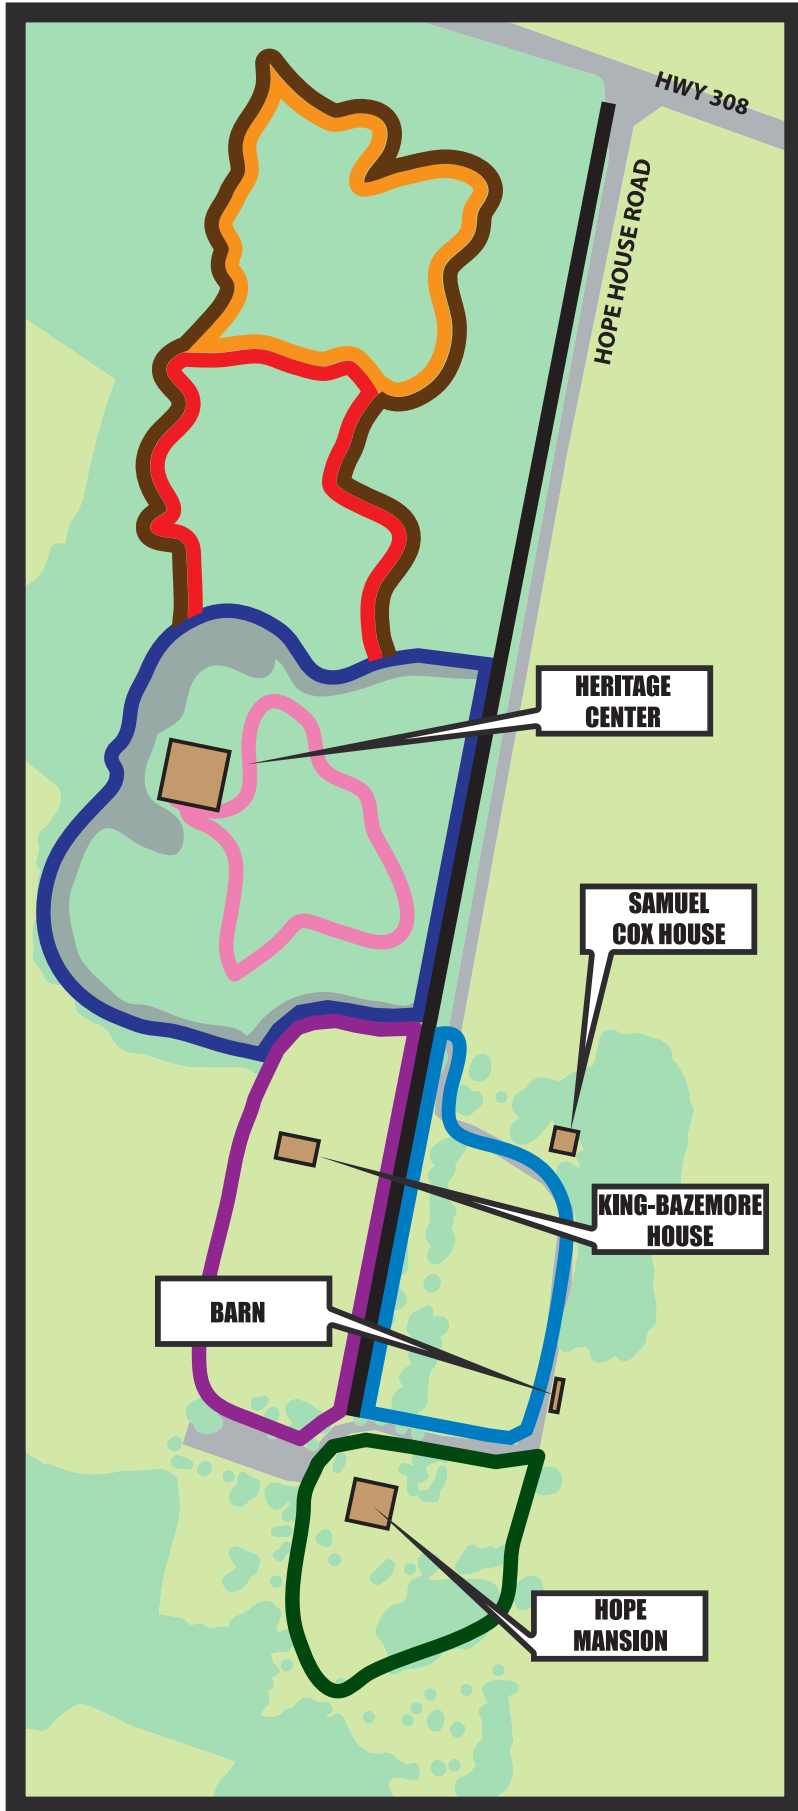

HISTORIC HOPE PLANTATION

TRAILS SYSTEM

-  **South Loop**
1,213 Feet
-  **North Loop (Perimeter)**
2,624 Feet
-  **North Loop (Inner)**
1,558 Feet
-  **North Loop (Outer)**
1,738 Feet
-  **Hope House Road**
2,364 Feet
-  **Barn Loop**
1,584 Feet
-  **Hope Mansion Loop**
1,425 Feet
-  **King-Bazemore Loop**
2,112 Feet
-  **Heritage Center Loop**
2,798 Feet

1 Mile = 5,280 Feet • All Distances Are Approximate.